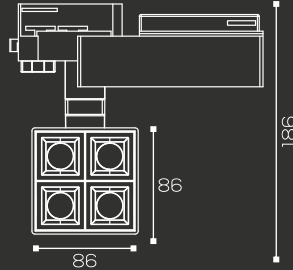

One Above
Professional Series

VECTOR 20

Ordering Code : OA3047

Power : 20W

Beam Angle : 30°

Body Color : BK

Color Temp : 3000K, 4000K, 5000K

Lumen Output : 1600lm

Dimension : Ø86x86x186 (H) mm

Shape : Square

LED : Bridgelux

CRI : 80

Warranty : 3 Yrs

IP Rating : IP20

Control Gear : Eagle Rise