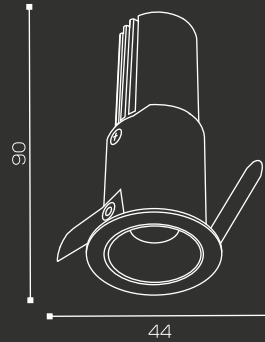

One Above
Professional Series

FUNEN

Ordering Code : OA80110

Power : 10W

Beam Angle : 24°

Body Color : BK+BM, WH+BM

Color Temp : 3K/4K/5K/6K

Lumen Output : 1400lm

Dimension : Ø44x90 (H) mm

Cutout : Ø40mm

Shape : Round

LED : Citizen

CRI : 90

Warranty : 3 Yrs

IP Rating : IP20

Control Gear : Osram