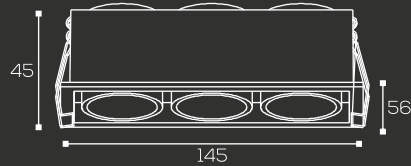

Cutout : Ø95x50 mm

Shape : Rectangle

LED : Bridgelux

CRI : 90

Warranty : 3 Yrs

IP Rating : IP20

Control Gear : Eagle Rise

**One Above**  
Professional Series