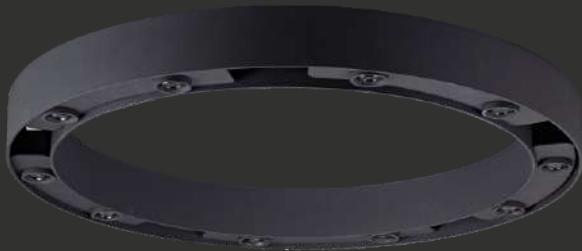

One Above
Professional Series

FANO S

Ordering Code : OA74107S

Power : 10x3W

Beam Angle : 8°

Body Color : BK

Color Temp : 3000K, 4000K

Lumen Output : 1410lm

Dimension : Ø700x70 (H) mm

Shape : Round

LED : Cree

CRI : 80

Warranty : 3 Yrs

IP Rating : IP20

Control Gear : Eagle Rise