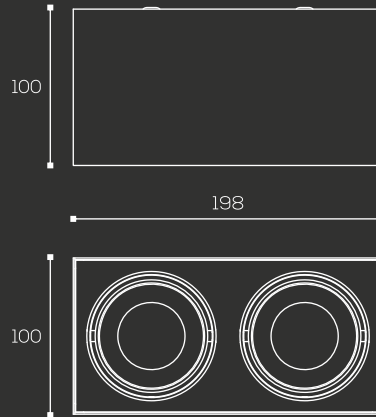

Ordering Code : OA77054

Power : 5W

Beam Angle : 20°

Body Color : BK

Color Temp : 3000K

Lumen Output : 495lm

Dimension :  $\text{Ø}130 \times 51$  mm

Shape : Round

Dimension : Ø100x100x100 (H) mm

LED : Lumileds

CRI : 90

Warranty : 3 Yrs

IP Rating : IP20

Control Gear : Osram

  
**One Above**  
Professional Series

**PLUTO B**