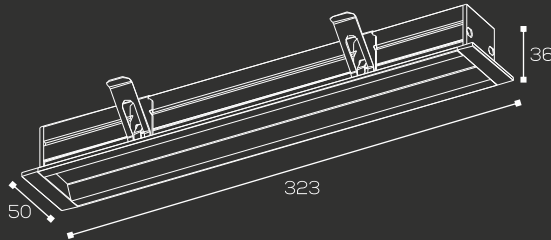

310 x 40

50

323

36