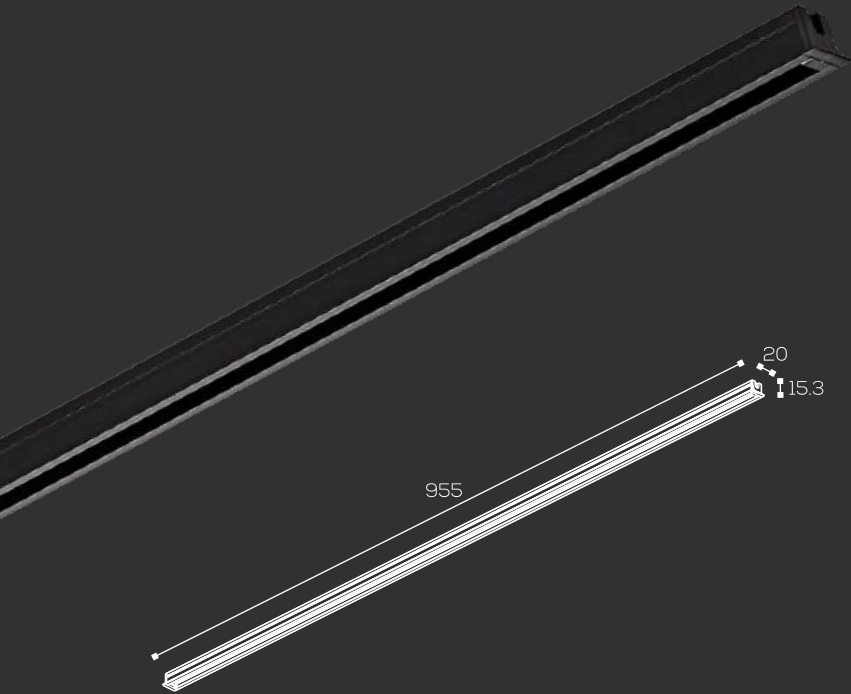

One Above
Professional Series

ZUKI – ALCOY

Ordering Code : OA30345 TRACK RECESSED

24v Mini Magnetic Track Patti

Body Color : BK

Dimension : $\varnothing 15.3 \times 20 \times 955$ (H) mm

Shape : Rectangle

Warranty : 3 Yrs

IP Rating : IP20