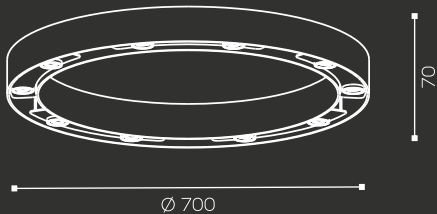

One Above
Professional Series

FANO S

Ordering Code : OA74107S

Power : 10x3W

Beam Angle : 8°

Body Color : BK

Color Temp : 3000K, 4000K

Lumen Output : 1410lm

Dimension : Ø700x70 (H) mm

Shape : Round

LED : Cree

CRI : 80

Warranty : 3 Yrs

IP Rating : IP20

Control Gear : Eagle Rise