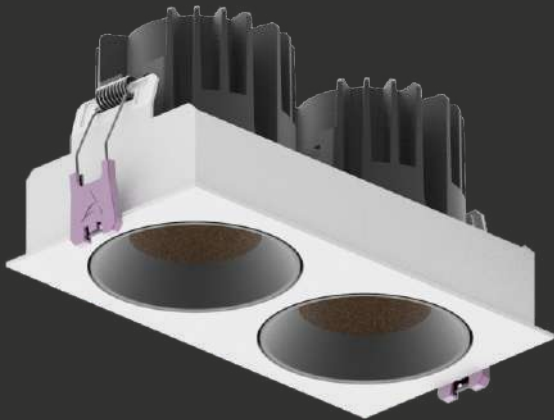

One Above
Professional Series

REUS DOUBLE

AVAILABLE BODY COLOR