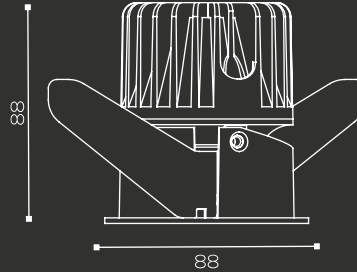

One Above
Professional Series

ELDA

ADJUSTABLE

Ordering Code : OAB0106

Power : 20W

Beam Angle : 38°

Body Color : WH+BM, BK+BM

Color Temp : 3K/4K/5K/6K

Lumen Output : 2200lm

Dimension : Ø88x88 (H) mm

Cutout : Ø80mm

Shape : Round

LED : Lumileds

CRI : 90

Warranty : 3 Yrs

IP Rating : IP20

Control Gear : Osram