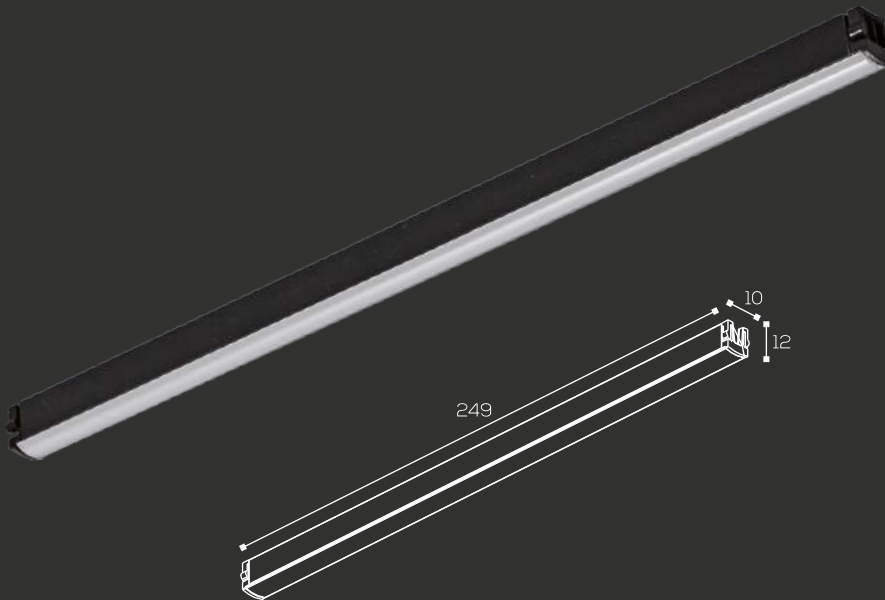

One Above
Professional Series

ZUKI – LUGO

Ordering Code : OA76009

Power : 5W

Beam Angle : 120°

Body Color : BK

Color Temp : 3000K, 4000K

Lumen Output : 136lm

Dimension : Ø249x10x12 (H) mm

Shape : Rectangle

LED : Bridgelux

CRI : 90

Warranty : 3 Yrs

IP Rating : IP20

Control Gear : Meanwell