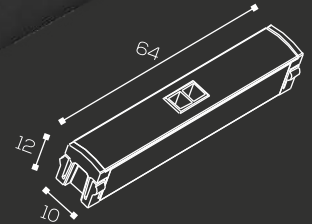

ZUKI – CONNECT 2 HAND MOVING SENSOR

Ordering Code : RL30345-1

Body Color : BK

Shape : Rectangle

Warranty : 3 Yrs

IP Rating : IP20