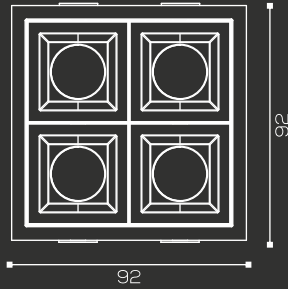

One Above
Professional Series

FIREFLY 4

Ordering Code : OA2037

Power : 20W

Beam Angle : 30°

Body Color : WH+BK, BK+BK

Color Temp : 3000K, 4000K, 5000K

Lumen Output : 1600lm

Dimension : Ø92x92x69 (H) mm

Cutout : Ø88x88 mm

Shape : Square

LED : Bridgelux

CRI : 90

Warranty : 3 Yrs

IP Rating : IP20

Control Gear : Osram