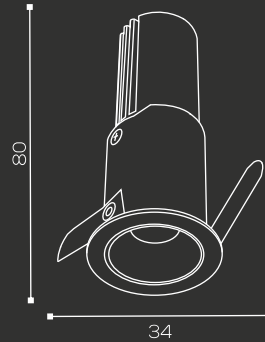

One Above
Professional Series

FUNEN

ADJUSTABLE

Ordering Code : OA80099

Power : 5W

Beam Angle : 24°

Body Color : BK+BM, WH+BM

Color Temp : 3K/4K/5K/6K

Lumen Output : 700lm

Dimension : Ø34x80 (H) mm

Cutout : Ø30mm

Shape : Round

LED : Citizen

CRI : 90

Warranty : 3 Yrs

IP Rating : IP20

Control Gear : Osram