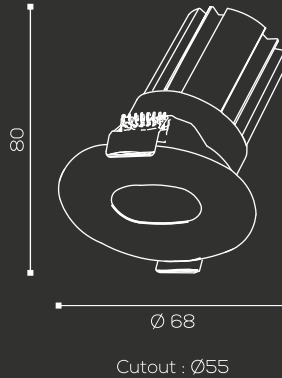

One Above
Professional Series

PISA OVAL

Ordering Code : OA8052

Power : 9W

Beam Angle : 24°

Body Color : WH+WH, WH+BK

Color Temp : 3K/4K/5K/6K

Lumen Output : 990lm

Dimension : Ø68x80 (H) mm

Cutout : Ø55 mm

Shape : Oval

LED : Lumileds

CRI : 90

Warranty : 3 Yrs

IP Rating : IP20

Control Gear : Osram