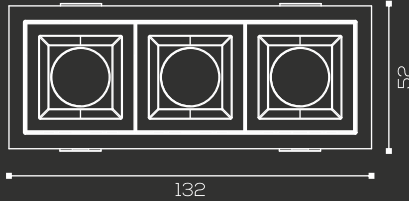

One Above
Professional Series

FIREFLY 3

Ordering Code : OA2037

Power : 15W

Beam Angle : 30°

Body Color : WH+BK, BK+BK

Color Temp : 3000K, 4000K, 5000K

Lumen Output : 1200lm

Dimension : Ø52x132x69 (H) mm

Cutout : Ø48x128 mm

Shape : Rectangle

LED : Bridgelux

CRI : 90

Warranty : 3 Yrs

IP Rating : IP20

Control Gear : Osram