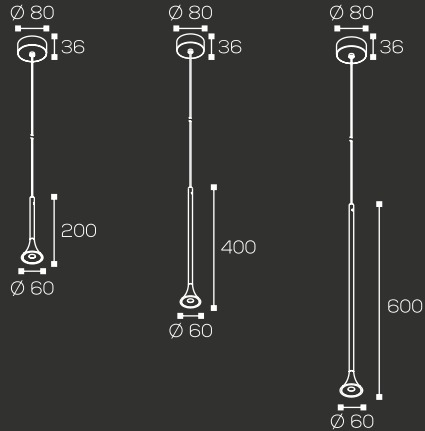

One Above
Professional Series

FUNES

Ordering Code : OA77048

Power : 5W

Beam Angle : 20°

Body Color : BK+WH

Color Temp : 3000K

Lumen Output : 527lm

Dimension : Ø60x200, 400, 600 (H) mm

Shape : Round

LED : Bridgelux

CRI : 90

Warranty : 3 Yrs

IP Rating : IP20

Control Gear : One Above