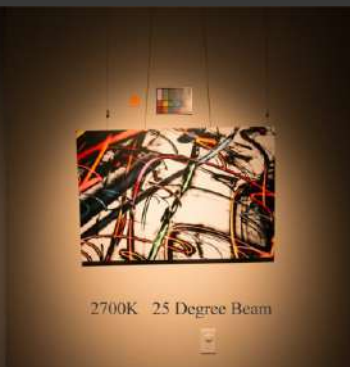

1/2

Wide Flood  
53"  
DDR=1

1

5000K 25 Degree Beam

4000K 36 Degree Beam

3000K 36 Degree Beam

2700K 25 Degree Beam

5000K