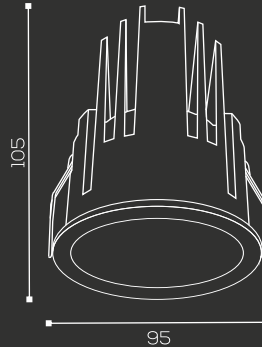

One Above
Professional Series

ROLLY

AVAILABLE BODY COLOR