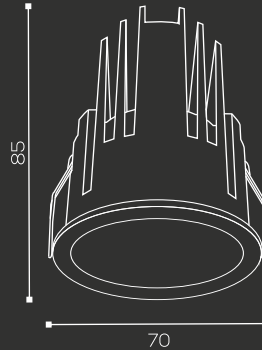

One Above
Professional Series

ROLLY

AVAILABLE BODY COLOR