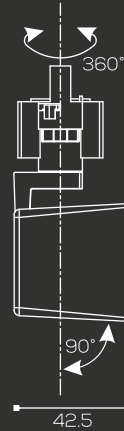

One Above
Professional Series

VECTOR 20

Ordering Code : OA3047

Power : 20W

Beam Angle : 30°

Body Color : BK

Color Temp : 3000K, 4000K, 5000K

Lumen Output : 1600lm

Dimension : Ø86x86x186 (H) mm

Shape : Square

LED : Bridgelux

CRI : 80

Warranty : 3 Yrs

IP Rating : IP20

Control Gear : Eagle Rise