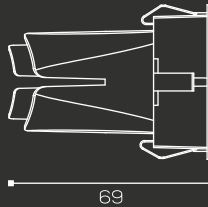

One Above
Professional Series

FIREFLY 3

Ordering Code : OA2037

Power : 15W

Beam Angle : 30°

Body Color : WH+BK, BK+BK

Color Temp : 3000K, 4000K, 5000K

Lumen Output : 1200lm

Dimension : Ø52x132x69 (H) mm

Cutout : Ø48x128 mm

Shape : Rectangle

LED : Bridgelux

CRI : 90

Warranty : 3 Yrs

IP Rating : IP20

Control Gear : Osram