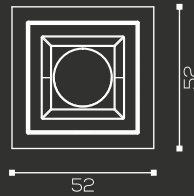

One Above
Professional Series

FIREFLY 1

Ordering Code : OA2037

Power : 5W

Beam Angle : 30°

Body Color : WH+BK,BK+BK

Color Temp : 3000K, 4000K, 5000K

Lumen Output : 400lm

Dimension : Ø52x52x69 (H) mm

Cutout : Ø48x48 mm

Shape : Square

LED : Bridgelux

CRI : 90

Warranty : 3 Yrs

IP Rating : IP20

Control Gear : Osram