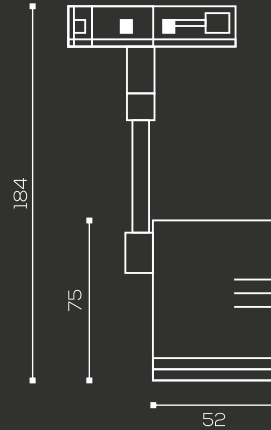

One Above
Professional Series

VIC

Ordering Code : OA 50511

Power : 8W

Beam Angle : 24°

Body Color : WH

Color Temp : 3000K, 4000K

Lumen Output : 720lm

Dimension : Ø52x75x184 (H) mm

Shape : Round

LED : Lumens AC led

CRI : 90

Warranty : 3 Yrs

IP Rating : IP20

Control Gear : One Above