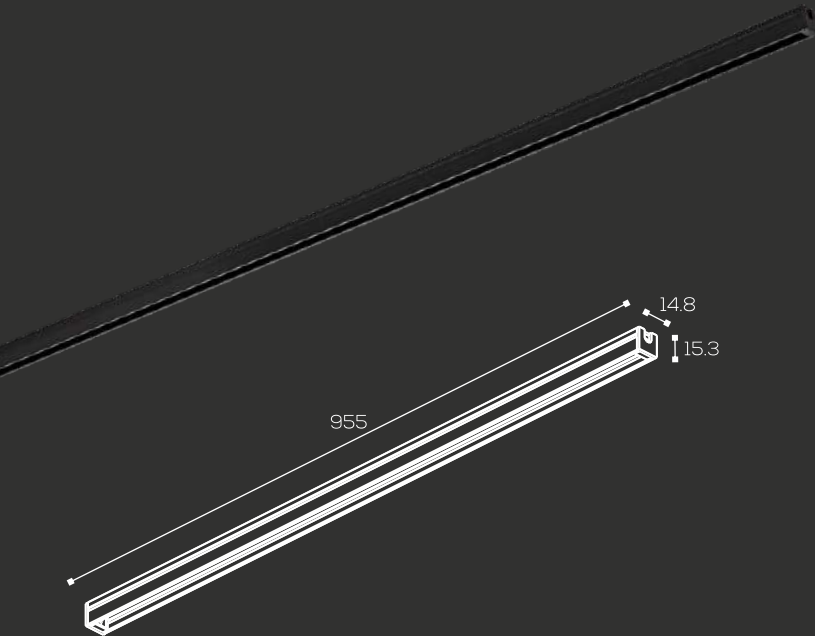

One Above
Professional Series

ZUKI – ALCOY SF

Ordering Code : OA30346 TRACK SURFACE

24V Mini Magnetic Track Patti

Body Color : BK

Dimension : $\varnothing 15.3 \times 14.8 \times 955$ (H) mm

Shape : Rectangle

Warranty : 3 Yrs

IP Rating : IP20