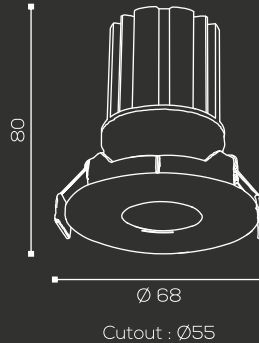

One Above
Professional Series

PISA ROUND

Ordering Code : OA8051

Power : 9W

Beam Angle : 24°

Body Color : WH+WH, WH+BK

Color Temp : 3K/4K/5K/6K

Lumen Output : 990lm

Dimension : Ø68x80 (H) mm

Cutout : Ø55 mm

Shape : Round

LED : Lumileds

CRI : 90

Warranty : 3 Yrs

IP Rating : IP20

Control Gear : Osram