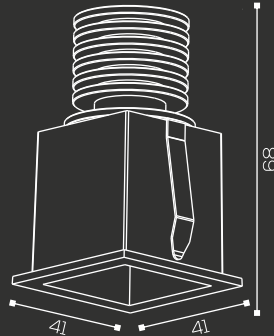

One Above
Professional Series

TONIC SQUARE

Ordering Code : OA74119

Power : 3W

Beam Angle : 8°

Body Color : WH, BK

Color Temp : 3000K, 4000K

Lumen Output : 165lm

Dimension : Ø41x41x68 (H) mm

Cutout : Ø35x35 mm

LED : Cree

CRI : 80

Warranty : 3 Yrs

IP Rating : IP20

Control Gear : One Above