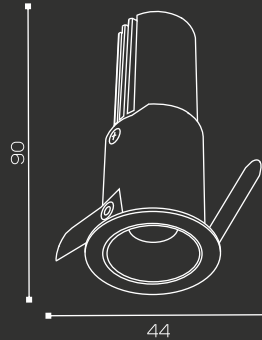

One Above
Professional Series

FUNEN

ADJUSTABLE

Ordering Code : OAB0110

Power : 10W

Beam Angle : 24°

Body Color : BK+BM, WH+BM

Color Temp : 3K/4K/5K/6K

Lumen Output : 1400lm

Dimension : Ø44x90 (H) mm

Cutout : Ø40mm

Shape : Round

LED : Citizen

CRI : 90

Warranty : 3 Yrs

IP Rating : IP20

Control Gear : Osram