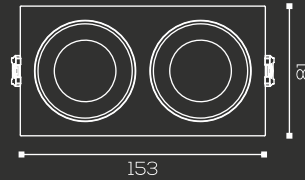

One Above
Professional Series

REUS DOUBLE