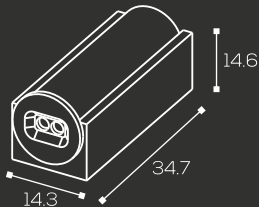

One Above
Professional Series

ZUKI – CONNECT 1 DOOR SENSOR

Ordering Code : RL30346-1

Body Color : BK

Shape : Rectangle

Warranty : 3 Yrs

IP Rating : IP20